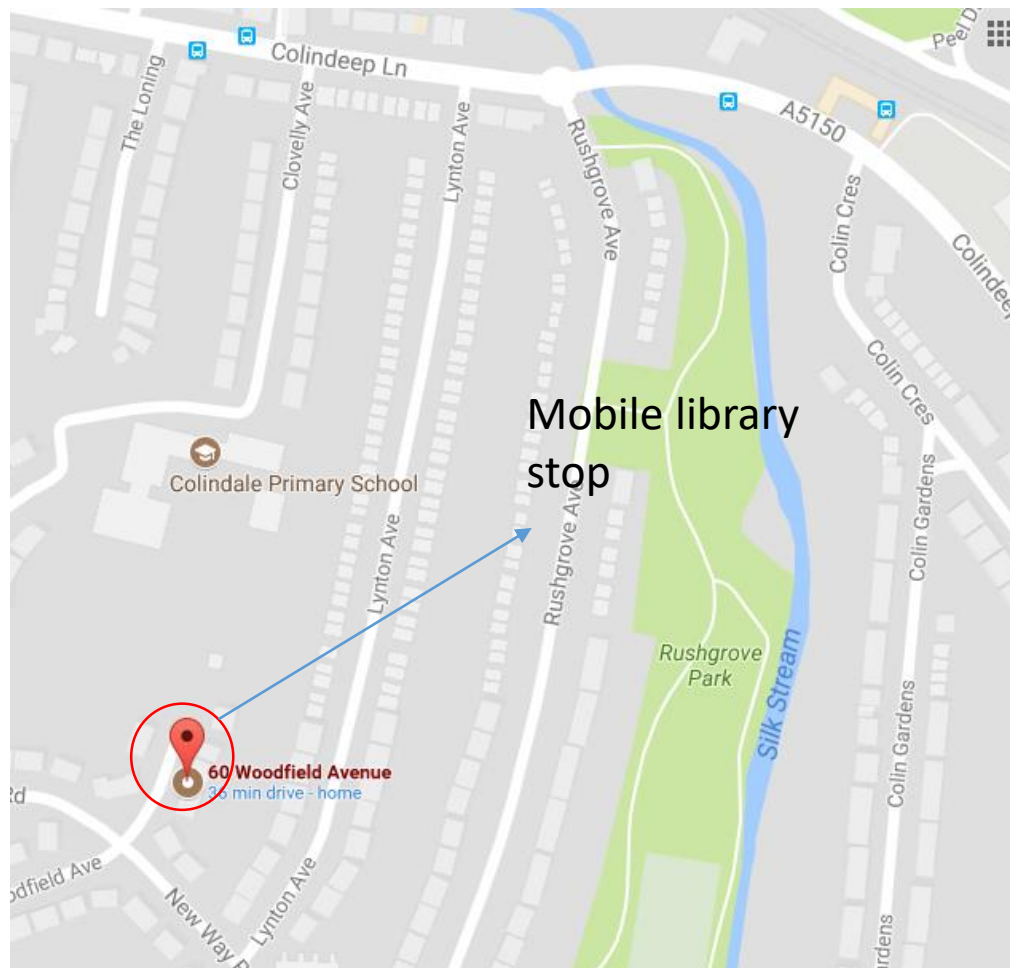

Mobile Library

The Mobile Library is returning to Colindale

It will be here

- Fridays 2:30-5

Visit www.barnet.gov.uk/libraries for more information